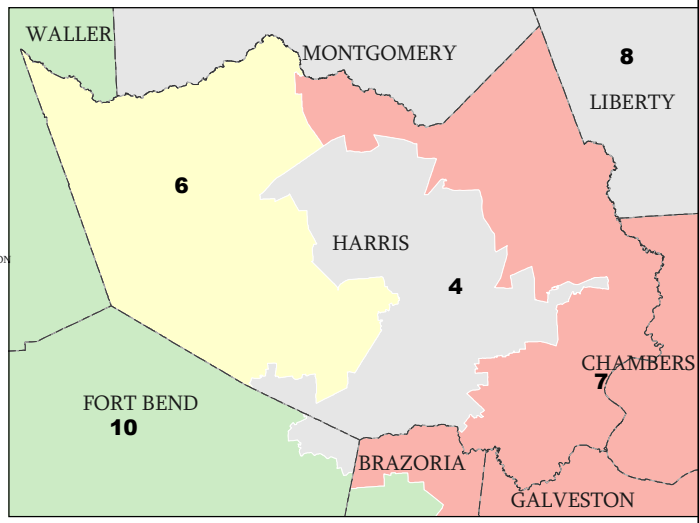

# State Board of Education Districts Current Districts (2003-2010)

#	NAME (Party, Next election)
1	R Nunez (D, 2010)
2	MH Berlanga (D, 2012)
3	R Agosto (D, 2010)
4	L Allen (D, 2010)
5	Ken Mercer (R, 2010)
6	Terri Leo (R, 2012)
7	David Bradley (R, 2012)
8	Barbara Cargill (R, 2012)
9	Don McLeroy (R, 2010)
10	Cynthia Dunbar (R, 2010)
11	P Hardy (r, 2012)
12	G Miller (r, 2010)
13	M Knight (D, 2012)
14	Gail Lowe (R, 2012)
15	B Craig (r, 2010)

COUNTIES  
 SBOE