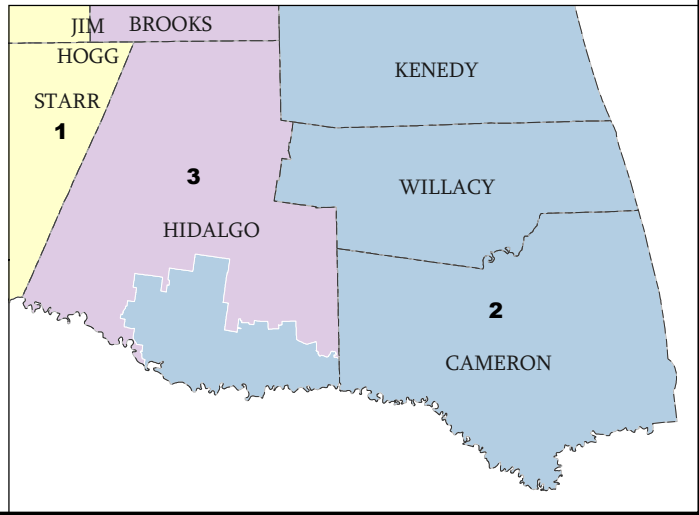

# State Board of Education Districts Current Districts (2003-2010)

#	NAME (Party, Next election)
1	R Nunez (D, 2010)
2	MH Berlanga (D, 2012)
3	R Agosto (D, 2010)
4	L Allen (D, 2010)
5	Ken Mercer (R, 2010)
6	Terri Leo (R, 2012)
7	David Bradley (R, 2012)
8	Barbara Cargill (R, 2012)
9	Don McLeroy (R, 2010)
10	Cynthia Dunbar (R, 2010)
11	P Hardy (r, 2012)
12	G Miller (r, 2010)
13	M Knight (D, 2012)
14	Gail Lowe (R, 2012)
15	B Craig (r, 2010)

COUNTIES  
 SBOE