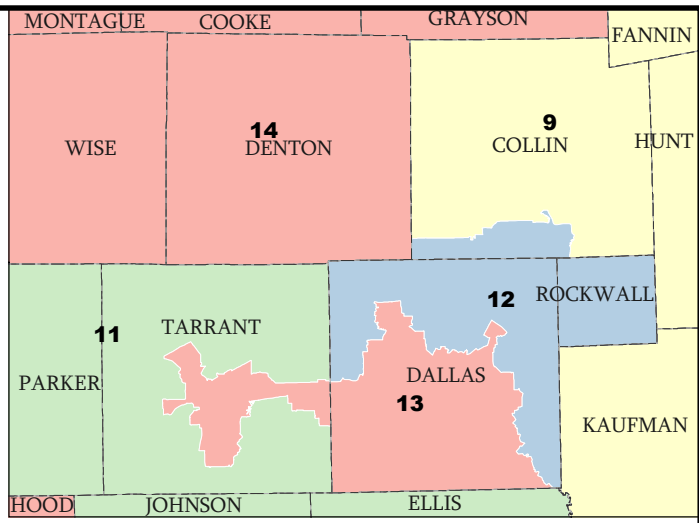

# State Board of Education Districts Current Districts (2003-2010)

#	NAME (Party, Next election)
1	R Nunez (D, 2010)
2	MH Berlanga (D, 2012)
3	R Agosto (D, 2010)
4	L Allen (D, 2010)
5	Ken Mercer (R, 2010)
6	Terri Leo (R, 2012)
7	David Bradley (R, 2012)
8	Barbara Cargill (R, 2012)
9	Don McLeroy (R, 2010)
10	Cynthia Dunbar (R, 2010)
11	P Hardy (r, 2012)
12	G Miller (r, 2010)
13	M Knight (D, 2012)
14	Gail Lowe (R, 2012)
15	B Craig (r, 2010)

COUNTIES  
 SBOE