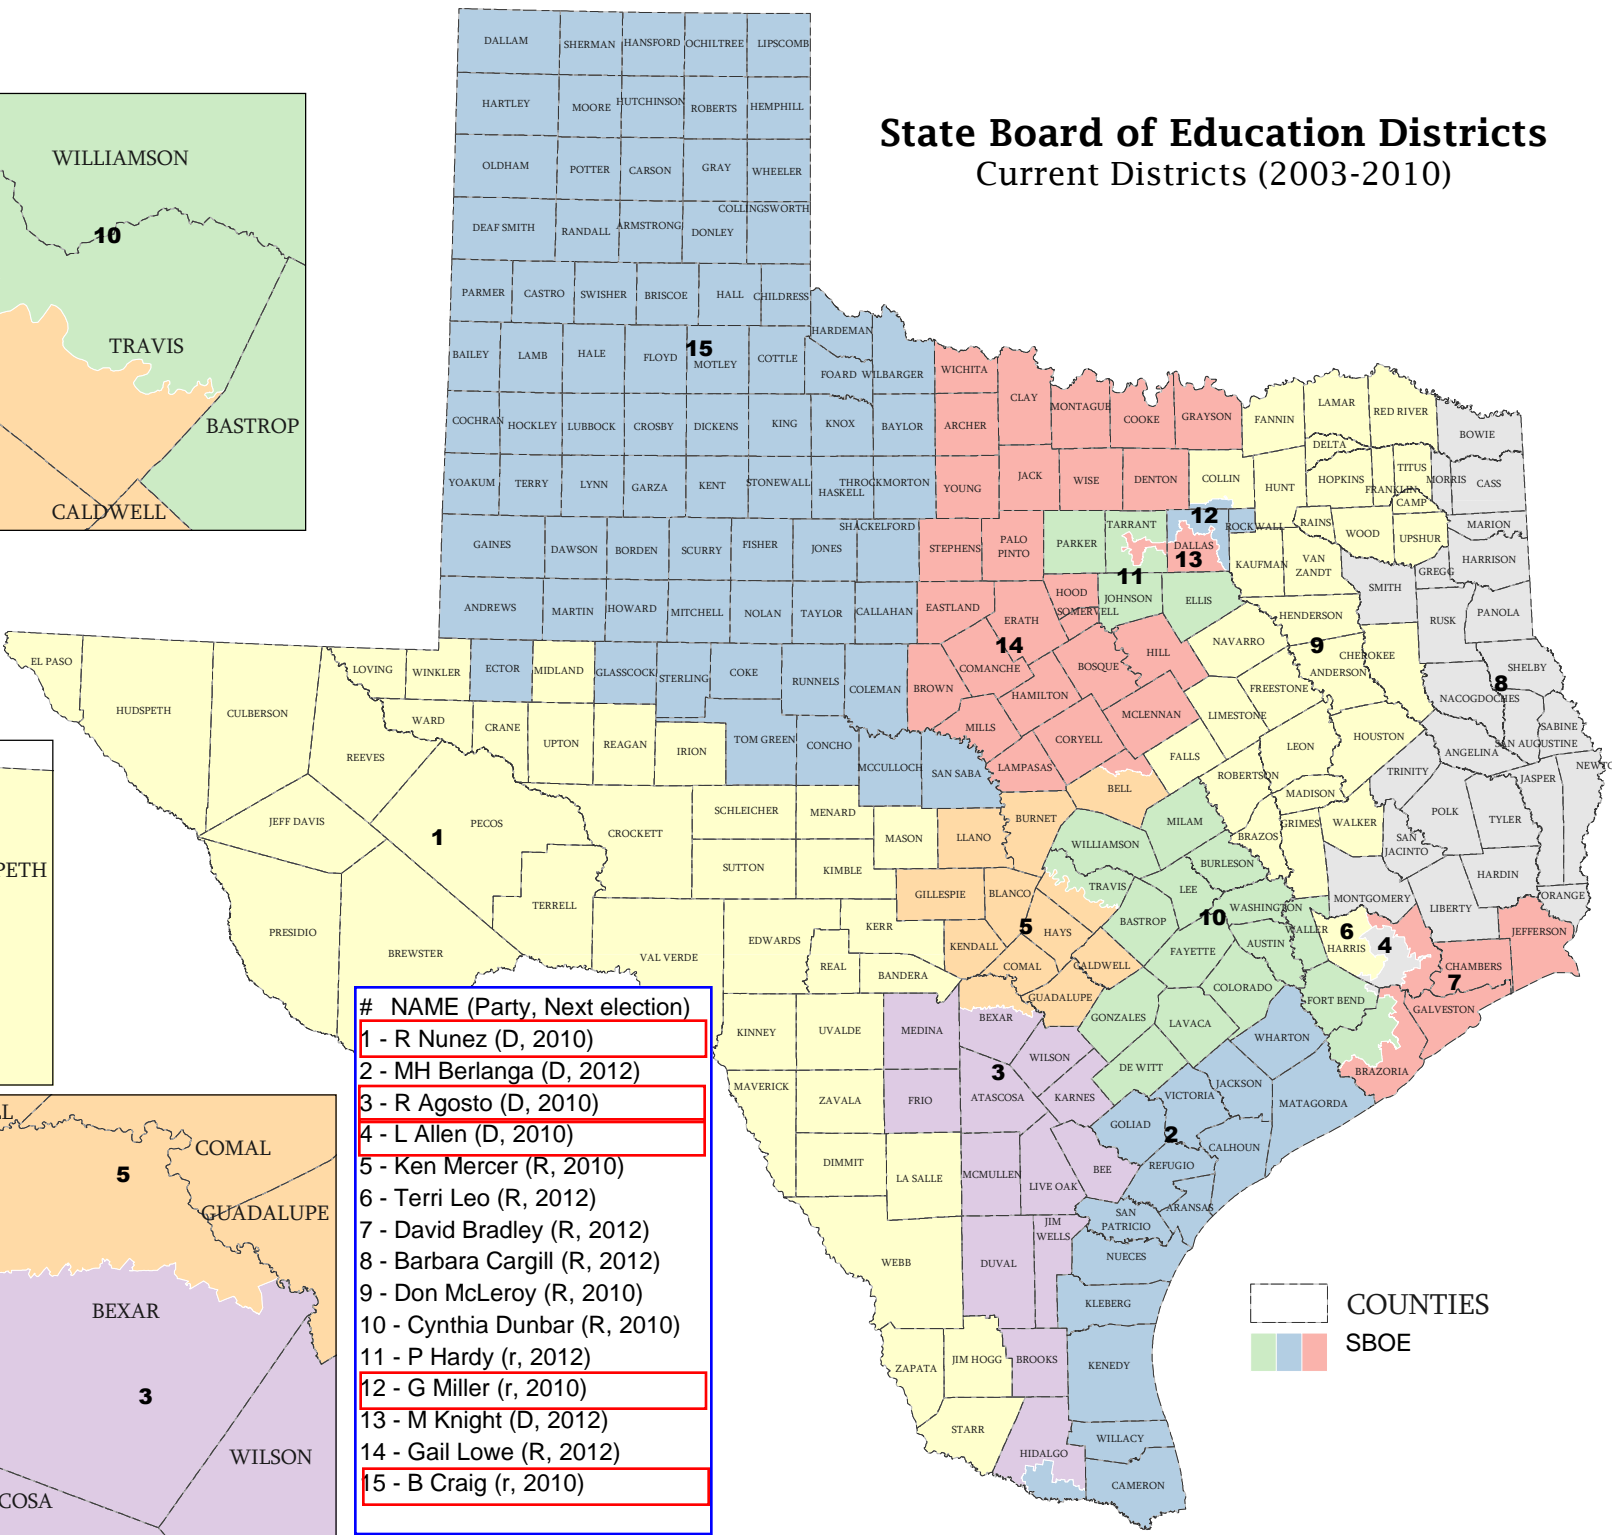

# State Board of Education Districts Current Districts (2003-2010)

#	NAME (Party, Next election)
1	R Nunez (D, 2010)
2	MH Berlanga (D, 2012)
3	R Agosto (D, 2010)
4	L Allen (D, 2010)
5	Ken Mercer (R, 2010)
6	Terri Leo (R, 2012)
7	David Bradley (R, 2012)
8	Barbara Cargill (R, 2012)
9	Don McLeroy (R, 2010)
10	Cynthia Dunbar (R, 2010)
11	P Hardy (r, 2012)
12	G Miller (r, 2010)
13	M Knight (D, 2012)
14	Gail Lowe (R, 2012)
15	B Craig (r, 2010)

COUNTIES  
 SBOE