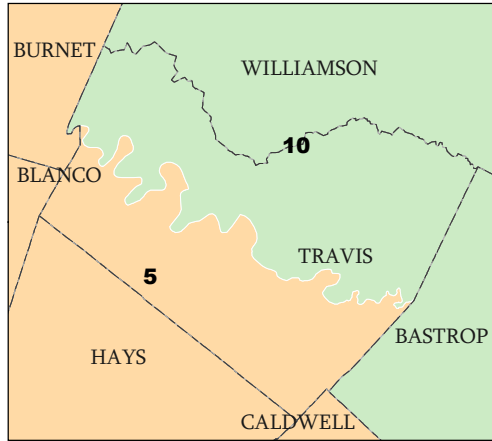

# State Board of Education Districts Current Districts (2003-2010)

#	NAME (Party, Next election)
1	R Nunez (D, 2010)
2	MH Berlanga (D, 2012)
3	R Agosto (D, 2010)
4	L Allen (D, 2010)
5	Ken Mercer (R, 2010)
6	Terri Leo (R, 2012)
7	David Bradley (R, 2012)
8	Barbara Cargill (R, 2012)
9	Don McLeroy (R, 2010)
10	Cynthia Dunbar (R, 2010)
11	P Hardy (r, 2012)
12	G Miller (r, 2010)
13	M Knight (D, 2012)
14	Gail Lowe (R, 2012)
15	B Craig (r, 2010)

COUNTIES  
 SBOE